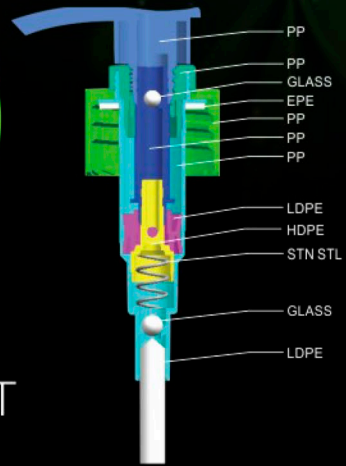

Lotion Pump(Screw)

Usage: Widely used in cosmetics and high-grade cosmetics skin lotion, essence liquid, skin lotion, etc
Features: The sprayer produced by our company has light handle, no leakage and moderate spray volume.

YJ-LPL Series

Discharge Rate:
1.8-2.00ml/T