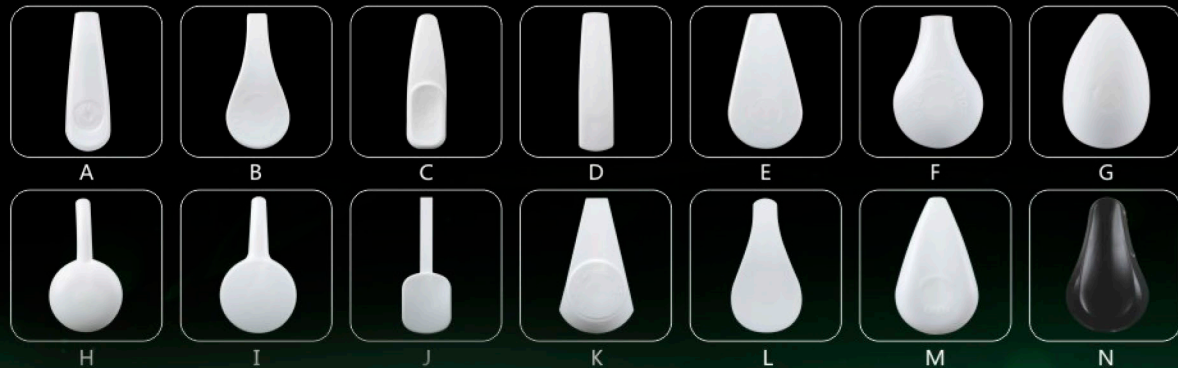

C. Nozzle Option